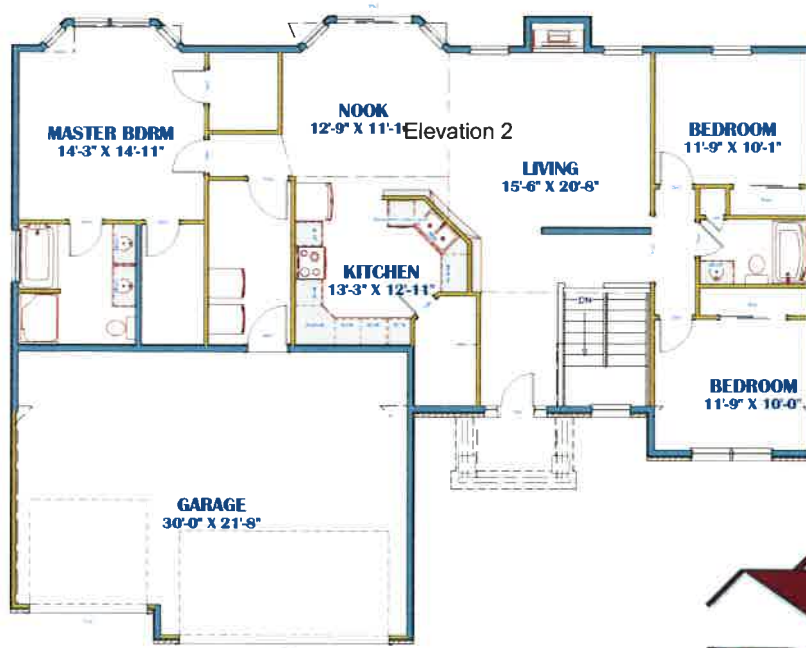

The Oakley

1639 Sq. Ft. House

638 Sq. Ft. Garage

D & F
Home Builders, Inc.
Quality Custom Built Homes