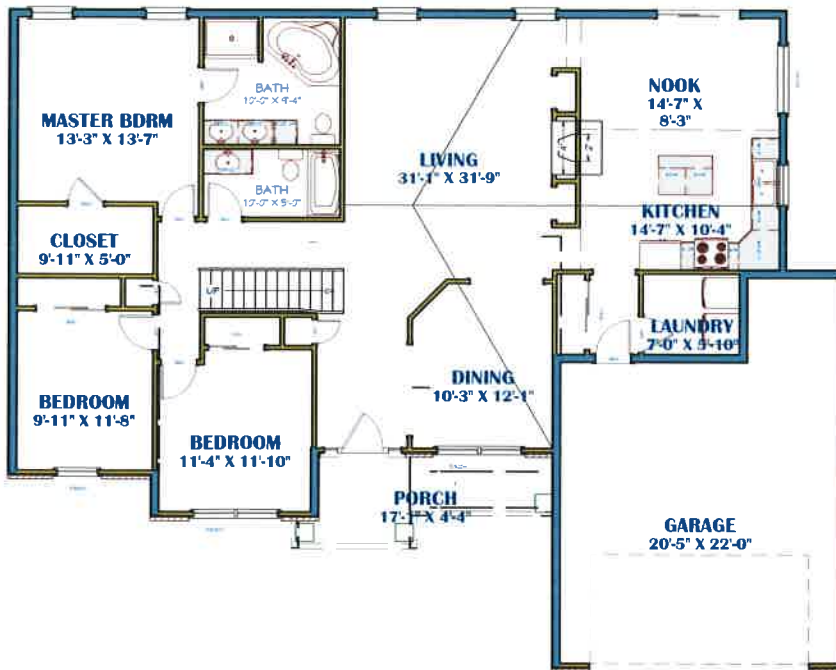

# The Emily

1848 Sq. Ft. House

509 Sq. Ft. Garage

1st Floor