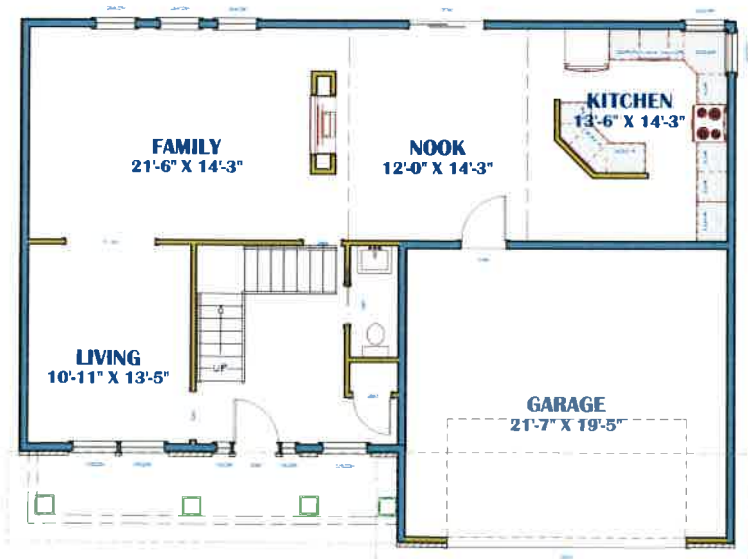

The Natalie

2506 Sq. Ft. House

440 Sq. Ft. Garage

D & F
Home Builders, Inc.
Quality Custom Built Homes