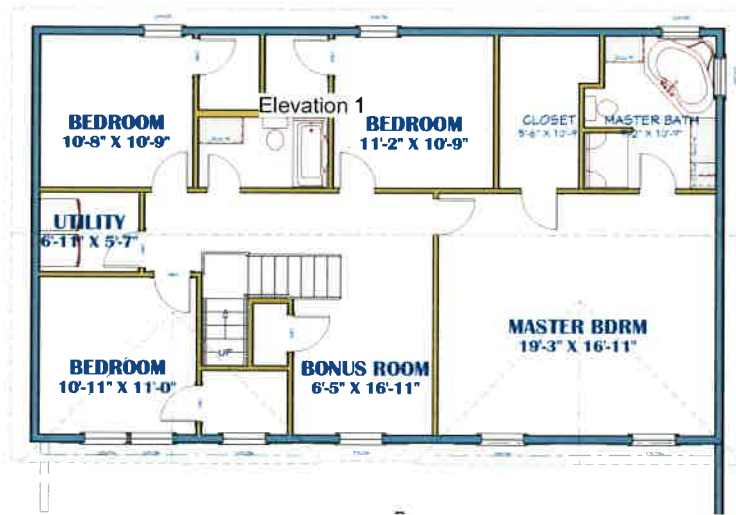

The Natalie

2506 Sq. Ft. House

440 Sq. Ft. Garage

D & F
Home Builders, Inc.
Quality Custom Built Homes