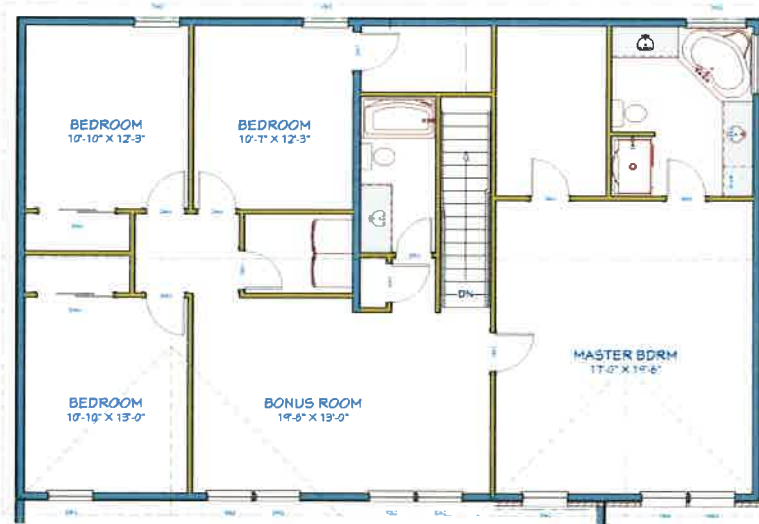

The Kaleb

2775 Sq. Ft. House

440 Sq. Ft. Garage

D & F
Home Builders, Inc.
Quality Custom Built Homes