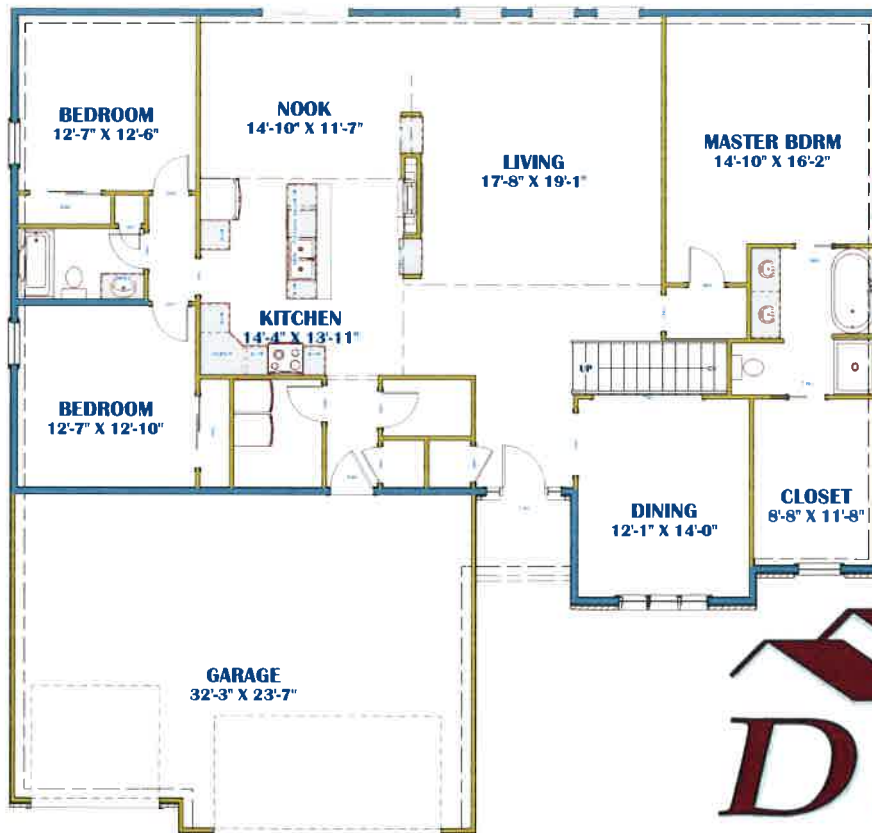

The Riley

2303 Sq. Ft. House

768 Sq. Ft. Garage

D & F
Home Builders, Inc.
Quality Custom Built Homes