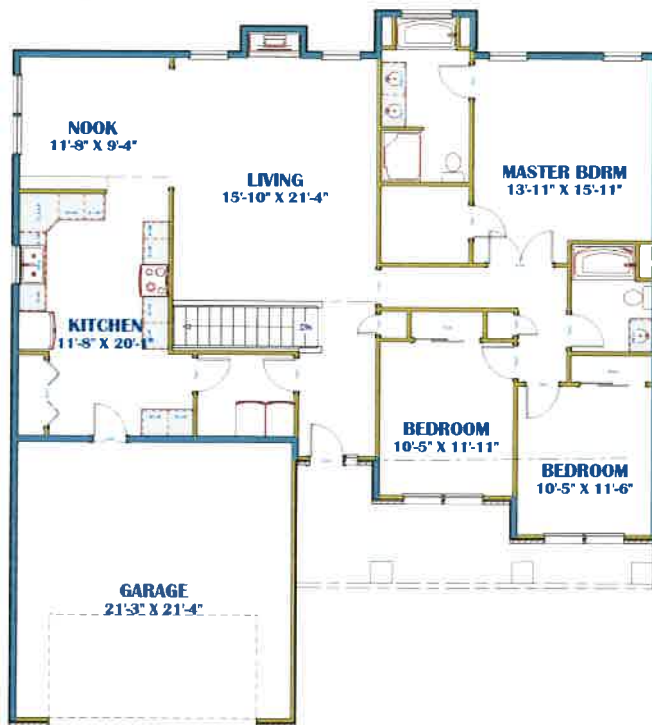

The Regence

1653 Sq. Ft. House

484 Sq. Ft. Garage

D & F
Home Builders, Inc.
Quality Custom Built Homes