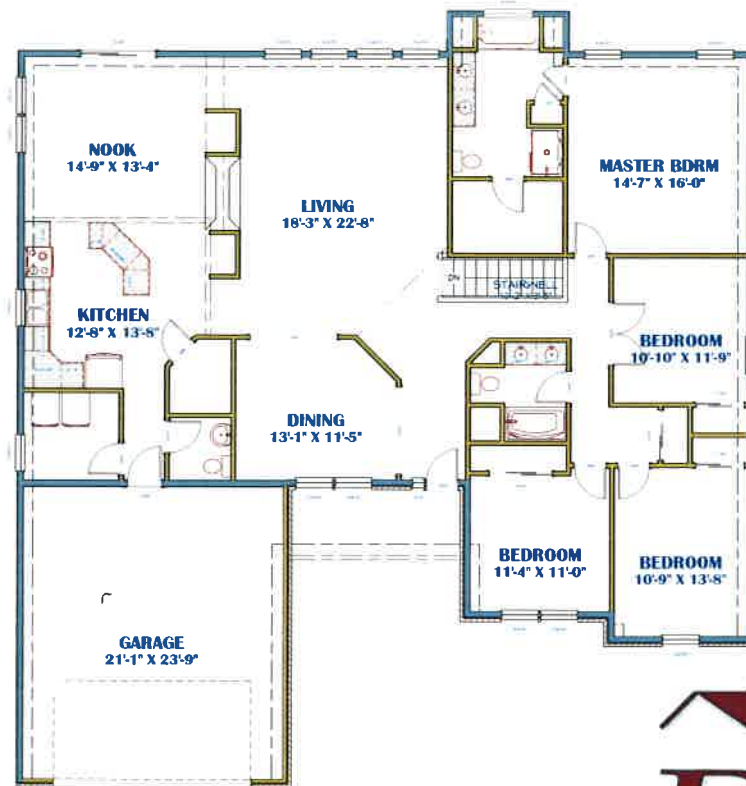

# The Fenway

2413 Sq. Ft. House

528 Sq. Ft. Garage

**D & F**  
Home Builders, Inc.  
Quality Custom Built Homes